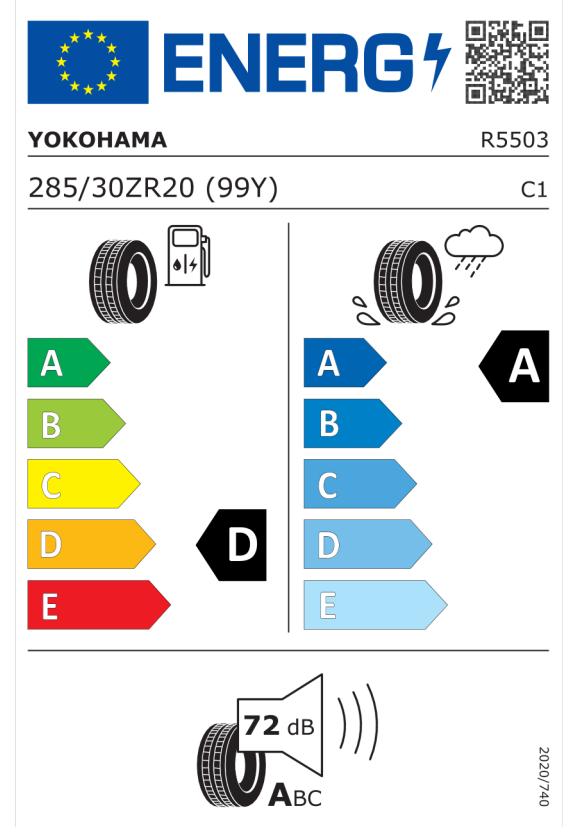

Yokohama 1123242

<https://eprel.ec.europa.eu/qr/1123242>