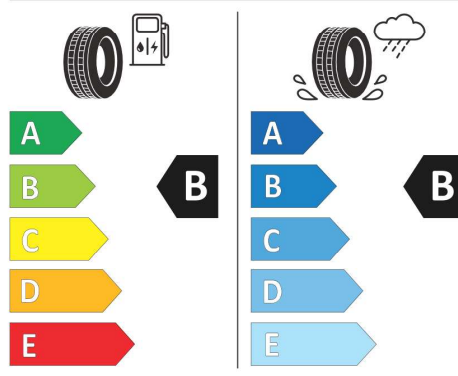

2020/740

<https://eprel.ec.europa.eu/qr/596820>

Bridgestone 502165

Bridgestone 502658

Bridgestone 21908

275/30 R21 98 Y XL C1

2020/740

<https://eprel.ec.europa.eu/qr/502658>