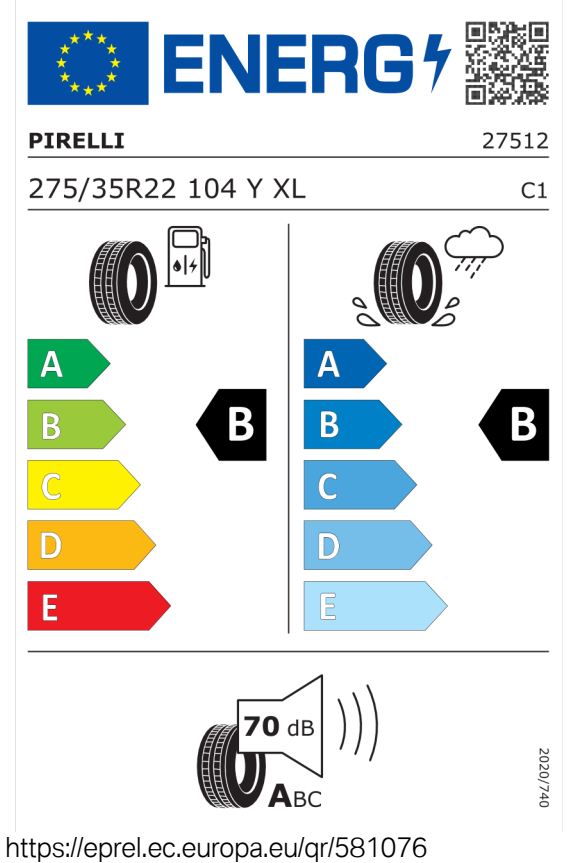

Pirelli 581076