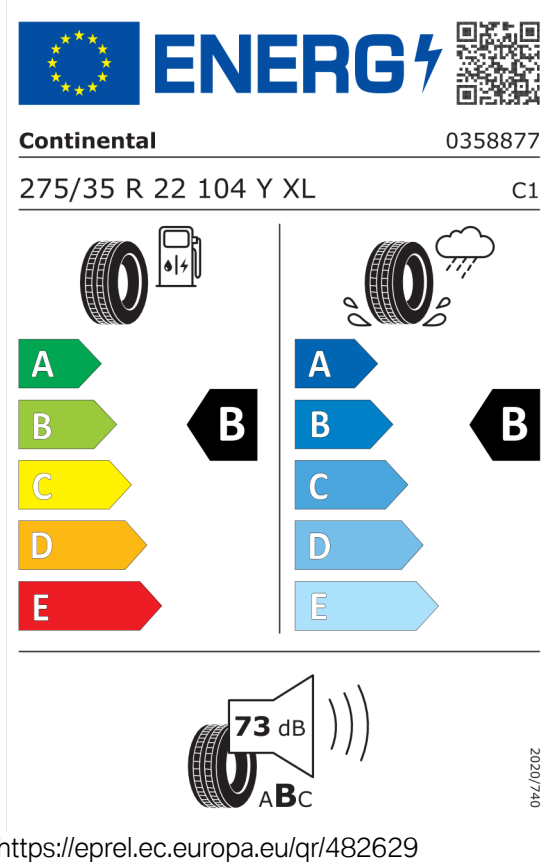

Nabídka
141155
Číslo nabídky
25.08.2023
Datum
08.09.2023
Platnost do

EU energetický štítek pneumatik

Continental 482629